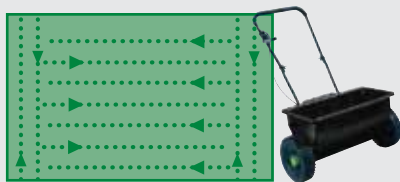

Do not hand spread. Store unused fertilizer safely.

**CAUTION:
KEEP OUT OF REACH OF CHILDREN.**

SUGGESTED SPREADER SETTINGS

Broadcast Spreader Settings:

Apply in a single pass by starting on the outside border and apply in a circular path working toward the center as shown in diagram.

Drop Spreader Settings:

First make two passes along the top of the area you'll be covering. Then make two passes along the bottom of the area. Then move back and forth along the long part of the lawn. Overlap the coverage slightly and on each pass, as you reach the strips at the top and bottom of the area to be covered, shut off the spreader. It's also important to shut off the spreader when you are stopped. See diagram provided.